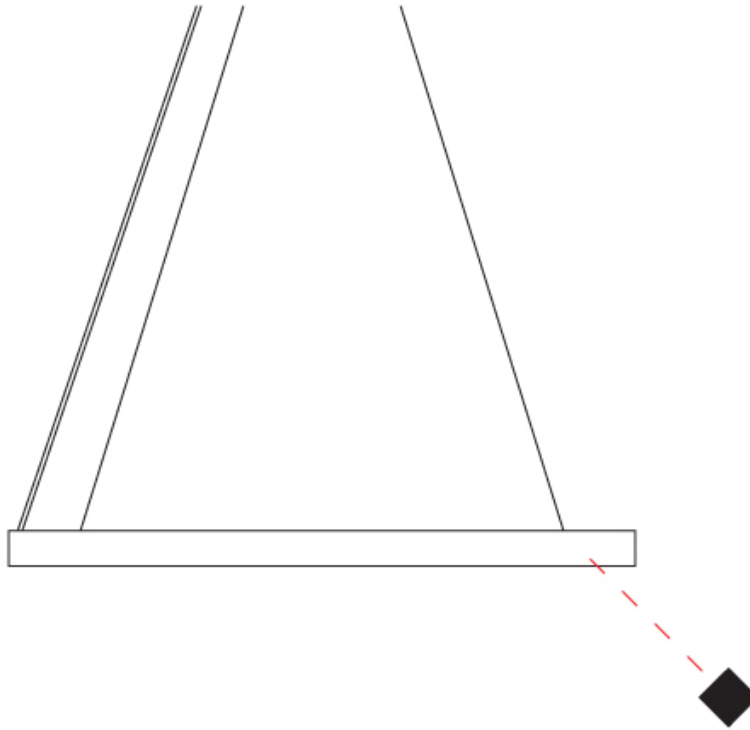

SILHOUETTES SUSPENSION

A31054- : A31054-30K-29

PROJECT

TYPE

SPECIFIER

QUANTITY

DATE