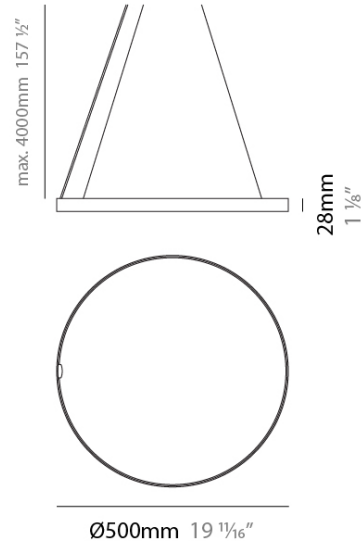

1. To build a product code in our configurator select the specify button on the base model # product page
2. To build a manual product code on this datasheet choose from the options listed below in blue font and add the suffix to the base model #

GENERAL

Series: Silhouettes
Partner: Prolicht
Division: Architectural
Installation: Suspension
Product Type: Modular Systems
Mounting Location: Ceiling
Light Distribution: Direct

PHYSICAL

Shape: Round
Diameter (mm): 500
Diameter (in): 19 11/16
Height (mm): 28
Height (in): 1 1/8
Max. Overall Height (mm): 4028
Max. Overall Height (in): 158 3/16
Weight (kg): 10.24kg
Diffuser: PMMA - Opal
Fixture Finish: SSR / BKV / CWI / CRY / HAB / UFT / ITA / RUA / FTG / MYG / LOD / PUS / FRO / FUP / KIA / POP / BLS / SPG / MEY / GOH / CHC / COM / ABZ / JAG / OBR / MOS / ROR
Fixture Material: Aluminum
Cable Details: 4000mm/157 1/2" Transparent Cable

ELECTRICAL

Lamp Type: LED (Zhaga Standard)
Input Wattage (W): 24
Dimming: Non-Dimmable / 0-10V Dimming
Driver Included: No
Driver Location: See canopy components
Driver Type: Constant Voltage - Universal
Driver Class: Class 2
Input Voltage (V): 120 - 277
Output Voltage (V): 24

LED

Color Temperature (°K): 3000
Max. Delivered Lumen (lm): 1830
Nominal Lumen (lm): 2156
CRI: >90 CRI
Lamp Life (hrs): 50000
Upon Request: 2200K / 2400K / 2700K / 3500K

RATINGS AND CERTIFICATIONS

Certified By: Certified for North American Standards
IP rating: IP20